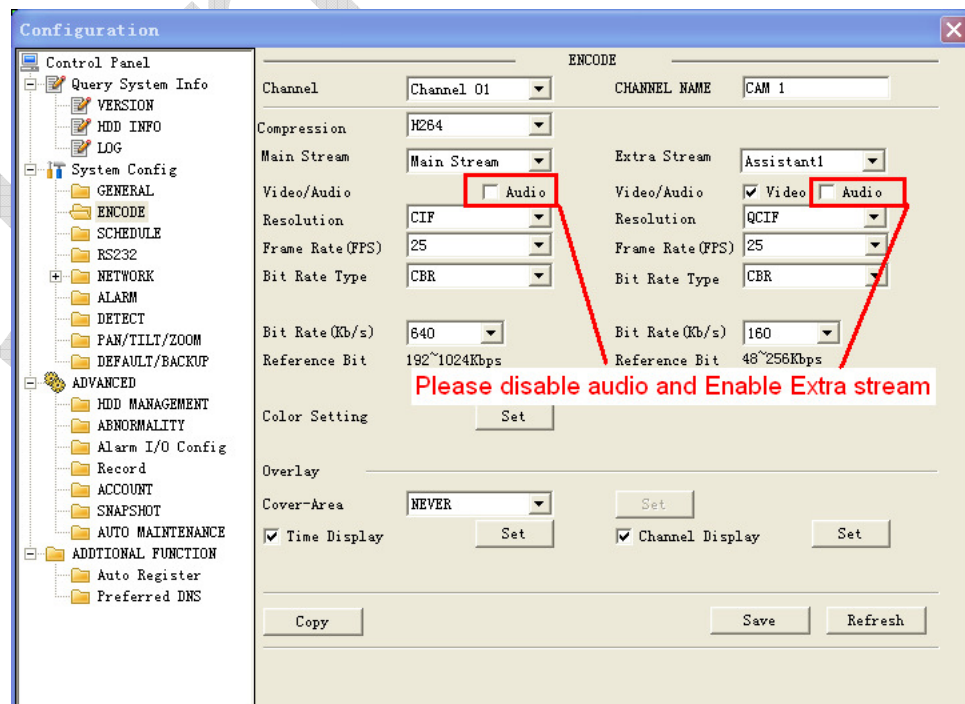

2. Video request failed

- a) Ensure the DVR support extra stream, and enable extra stream video
- b) Excluded above, please check your mobile phone whether it is supported by DVR.
- c) **For Blackberry only**
  - i. Blackberry use RTSP stream, please check if the 554 port is forward
  - ii. Please make sure the BB can support H264 video, please try to play our

sample video: sample_h264_100kbit.mp4

sample_h264_100kbit.mp4

- iii. Please make sure the Audio is disabled